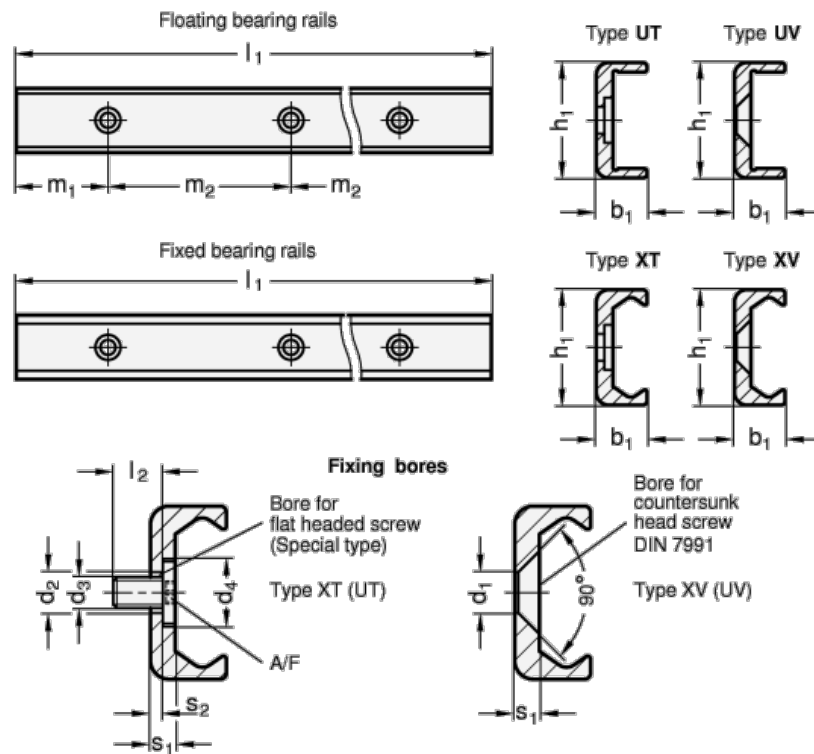

Article number: 20242235120040UT

Description: E+G Compact Profile GN 2422-35-1200-40

## Measures

|           |               |        |
|-----------|---------------|--------|
| A/F = T30 | L2            | = 12   |
| b1 = 16.5 | m1            | = 40   |
| d1 =      | m2            | = 80   |
| d2 = 8    | s1            | = 3.5  |
| d3 = M6   | s2            | = 2.7  |
| d4 = 15   | Weight in (g) | = 1908 |
| h1 = 35   |               |        |
| L1 = 1200 |               |        |